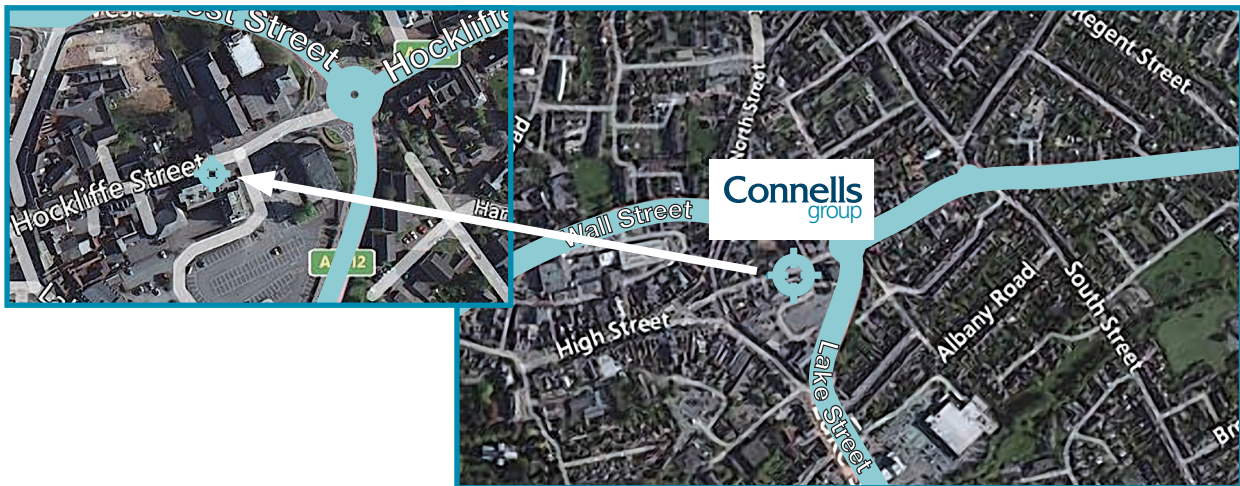

How to find us

Head office address

Cumbria House,
16-20 Hockliffe Street,
Leighton Buzzard,
Bedfordshire. LU7 1GN

Tel: 01525 218 500

Fax: 01525 218 691

Find us on the web connellsgroup.co.uk

From M1 Junction 12

Turn right onto Harlington Road/A5120. Turn right onto Market Square. Continue onto Leighton Road. Continue onto Toddington Road. Turn right onto Wingfield Road. Slight left onto Hockliffe Road. Continue onto Tebworth Road. At the A5 turn right. At Hockliffe turn left and follow Leighton Road/A4012 towards Leighton Buzzard. After approximately 5 mins, go straight over the roundabout and turn left. Connells Cumbria House is located on the right. Visitor spaces are located at the back of the building, follow the road around past the public car park. Connells car park is located on the right.

From A5

At Hockliffe follow Leighton Road/A4012 towards Leighton Buzzard. After approximately 5 mins, go straight over the roundabout and turn left. Connells Cumbria House is located on the right. Visitor spaces are located at the back of the building, follow the road around past the public car park. Connells car park is located on the right.

From the Train station

The nearest railway station is Leighton Buzzard Railway **Walking 15 mins** - 1. Head northwest on Billington Rd toward Eden Way (Turn right out of the train station) 2. Cross the first roundabout 3. Turn Left onto Lake Street 4. Slight right onto Market Square 5. Turn right onto Hockliffe Street, Destination will be on the right. **Taxi - 5 mins**